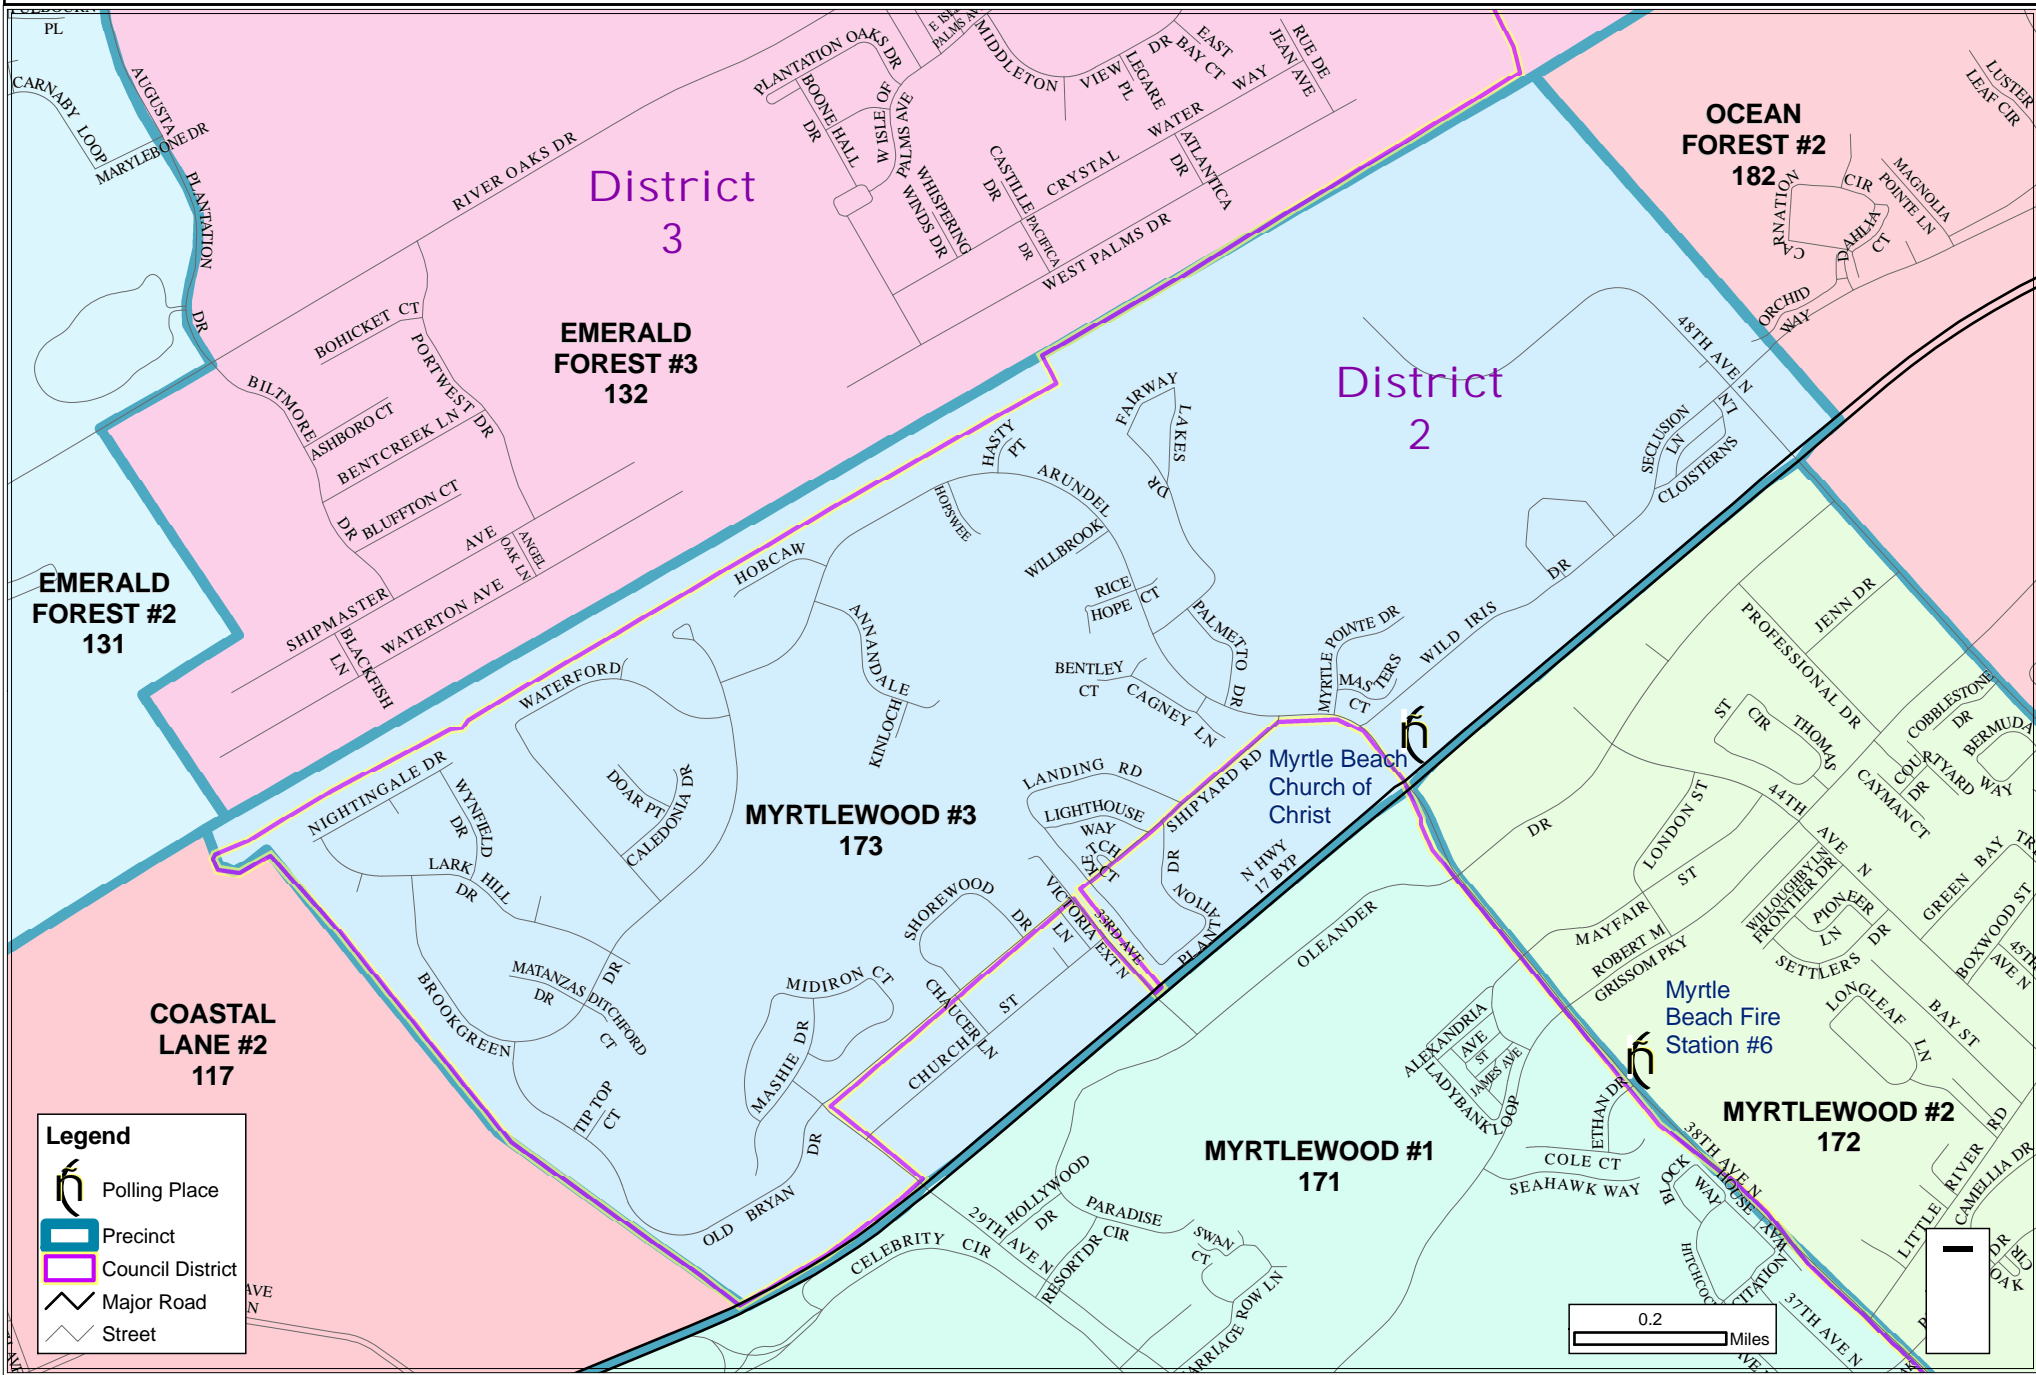

# Precinct Name: MYRTLEWOOD #3 - # 173

Polling Place:  
Myrtle Beach Church of Christ  
4500 WILD IRIS DR  
Myrtle Beach, SC 29577

**Legend**

- Polling Place
- Precinct
- Council District
- Major Road
- Street