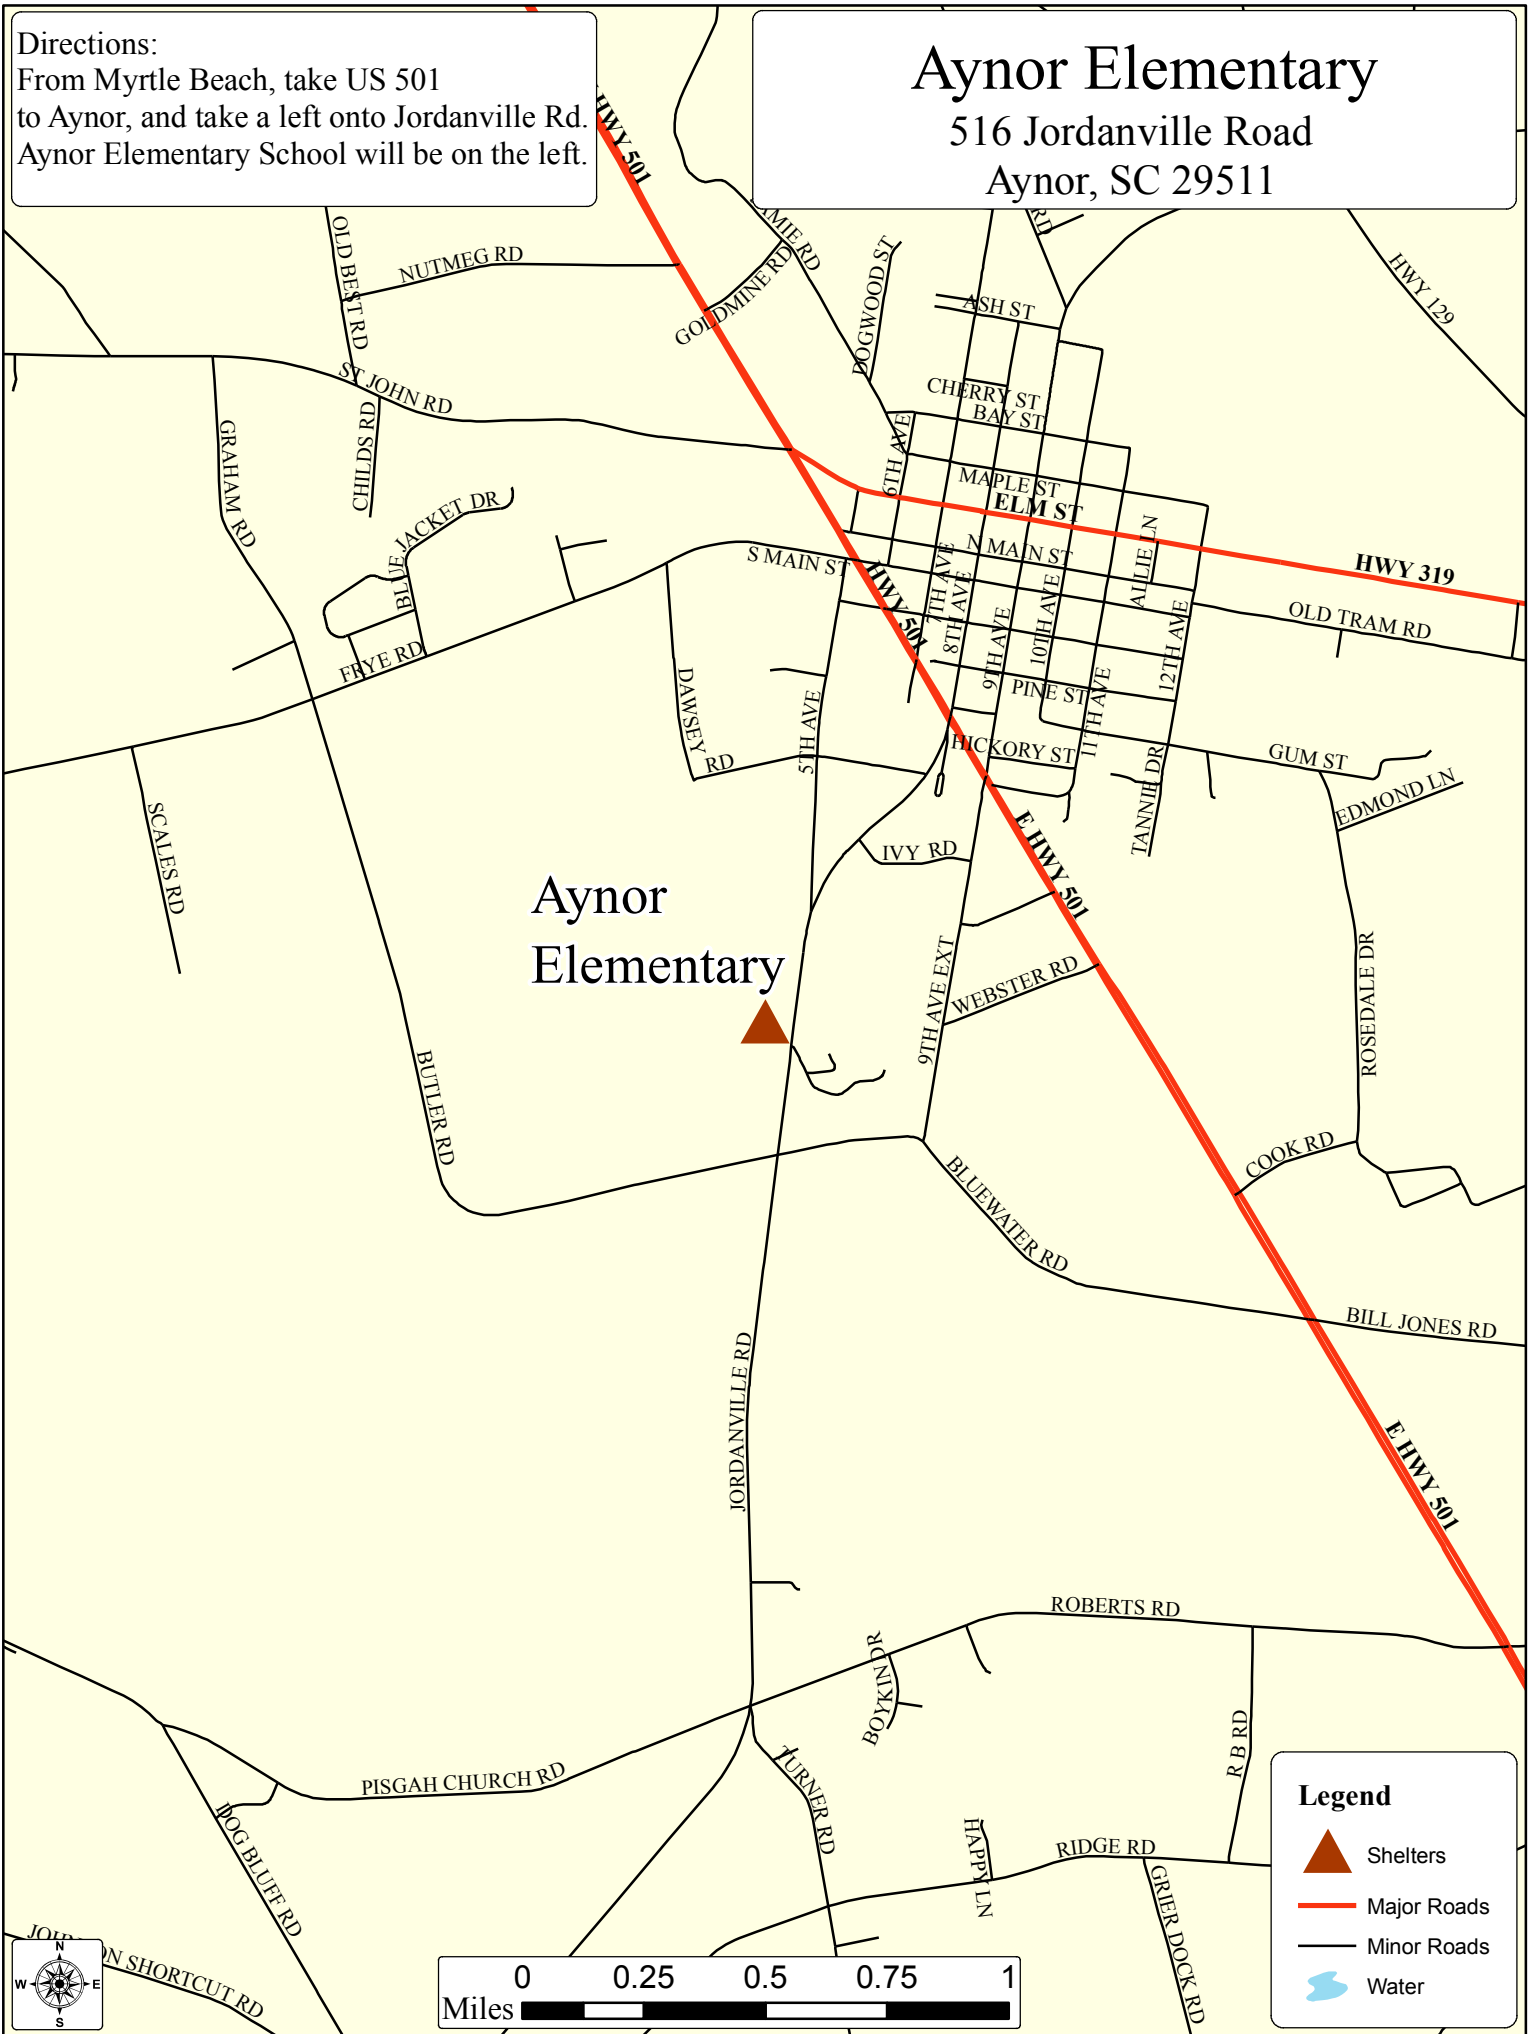

Directions:
From Myrtle Beach, take US 501
to Aynor, and take a left onto Jordanville Rd.
Aynor Elementary School will be on the left.

Aynor Elementary

516 Jordanville Road
Aynor, SC 29511

Aynor
Elementary

Legend

-  Shelters
-  Major Roads
-  Minor Roads
-  Water