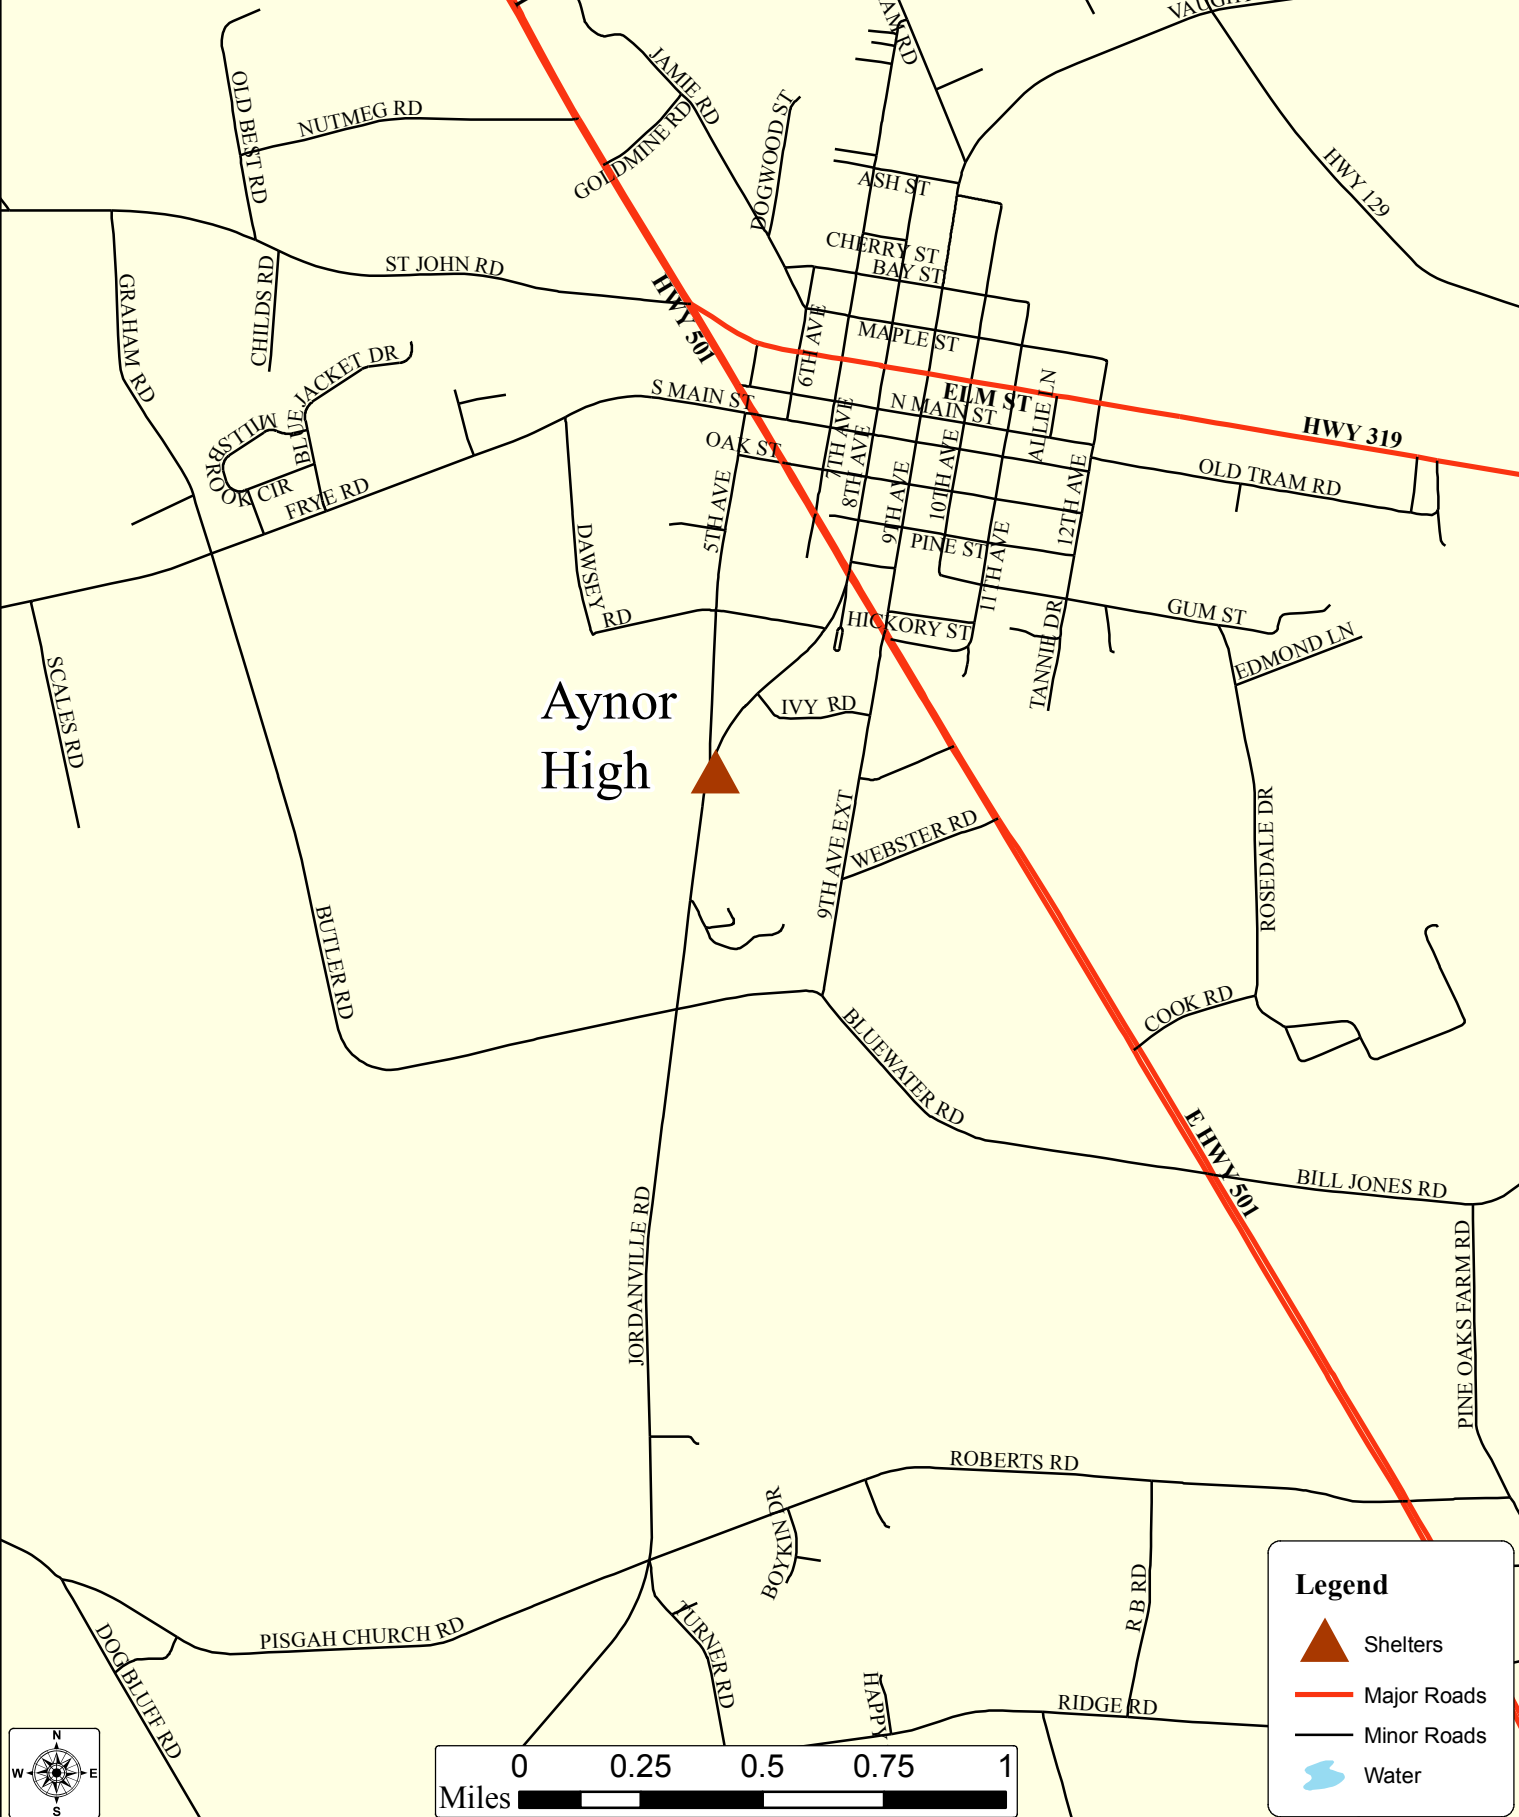

Directions:  
From Conway, take 501W towards Aynor.  
In Aynor make a left onto 8th Ave.  
Continue on Hwy 24 (Jordanville Rd).  
The school will be on the left.

# Aynor High School

201 Jordanville Road  
Aynor, SC 29511

Aynor  
High

**Legend**

-  Shelters
-  Major Roads
-  Minor Roads
-  Water