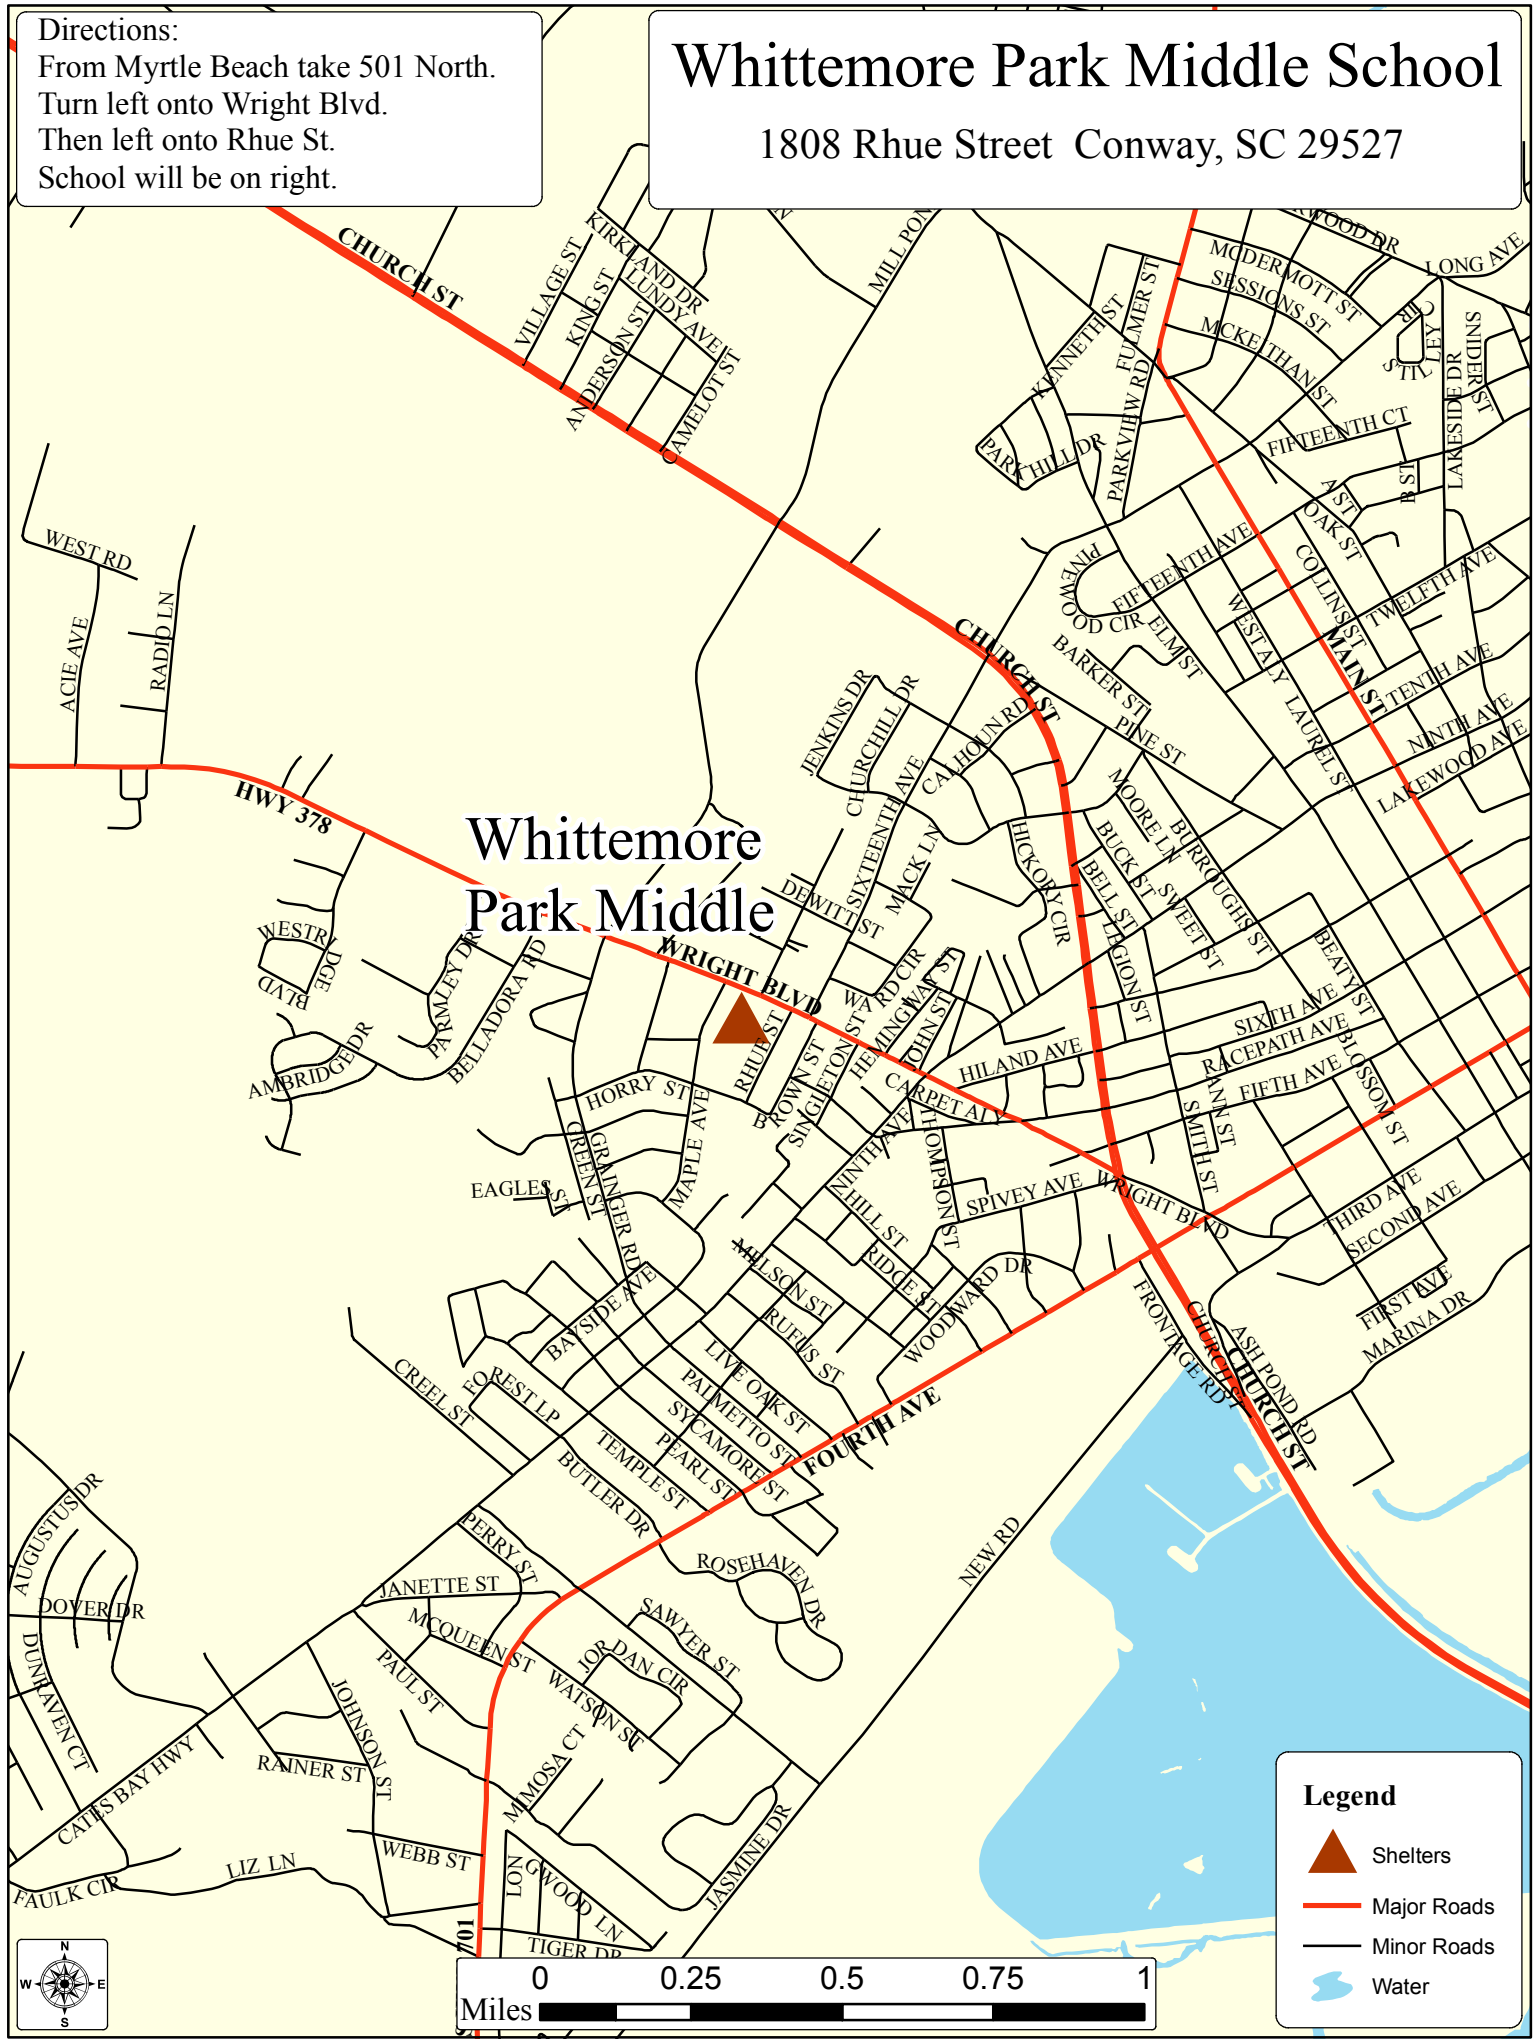

Directions:  
 From Myrtle Beach take 501 North.  
 Turn left onto Wright Blvd.  
 Then left onto Rhue St.  
 School will be on right.

# Whittemore Park Middle School

1808 Rhue Street Conway, SC 29527

Whittemore  
 Park Middle

**Legend**

-  Shelters
-  Major Roads
-  Minor Roads
-  Water