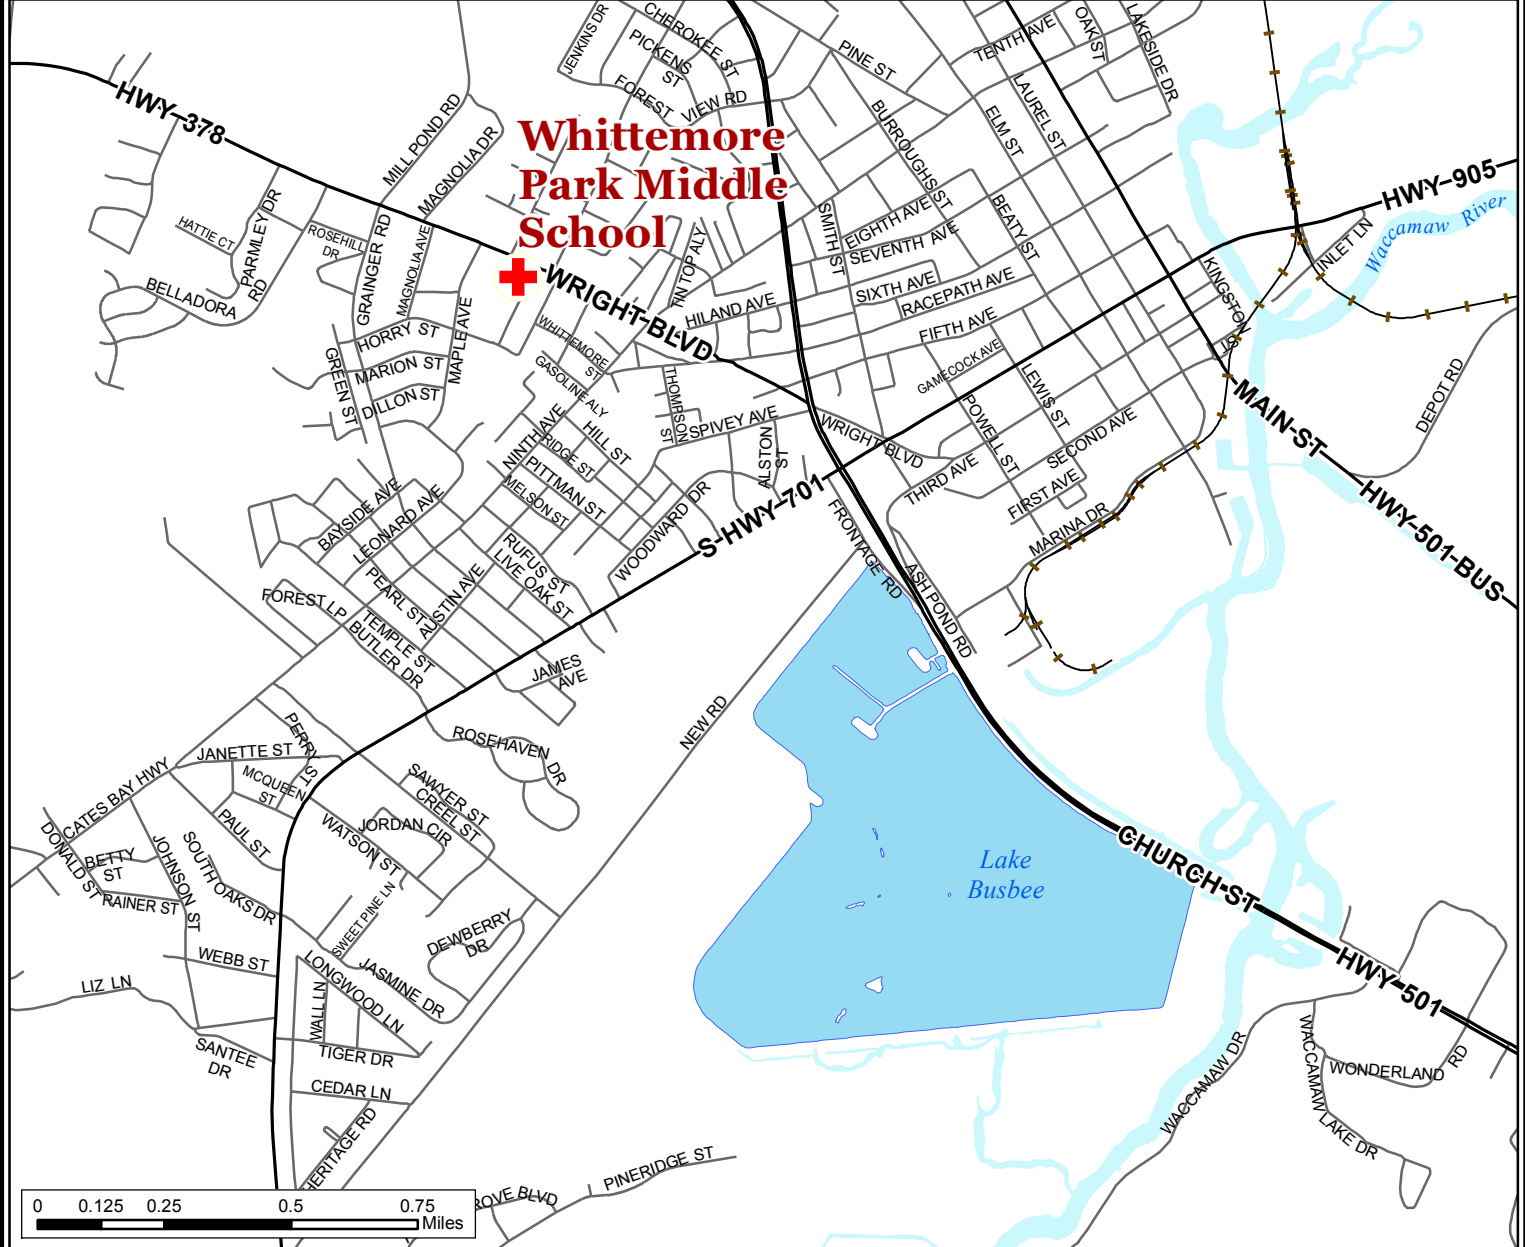

From Myrtle Beach:
 Take Hwy 501 N toward Conway.
 Turn left onto Hwy 378.
 Turn left onto Rhue Street.
 Whittemore Park Middle School is located on the left.
 (approximately 15 miles from Myrtle Beach)

Legend	
	Shelters
	Water
	Major Roads
	Streets
	Railroad

Whittemore Park Middle School
 1808 Rhue St
 Conway, SC 29527
 Capacity: 847