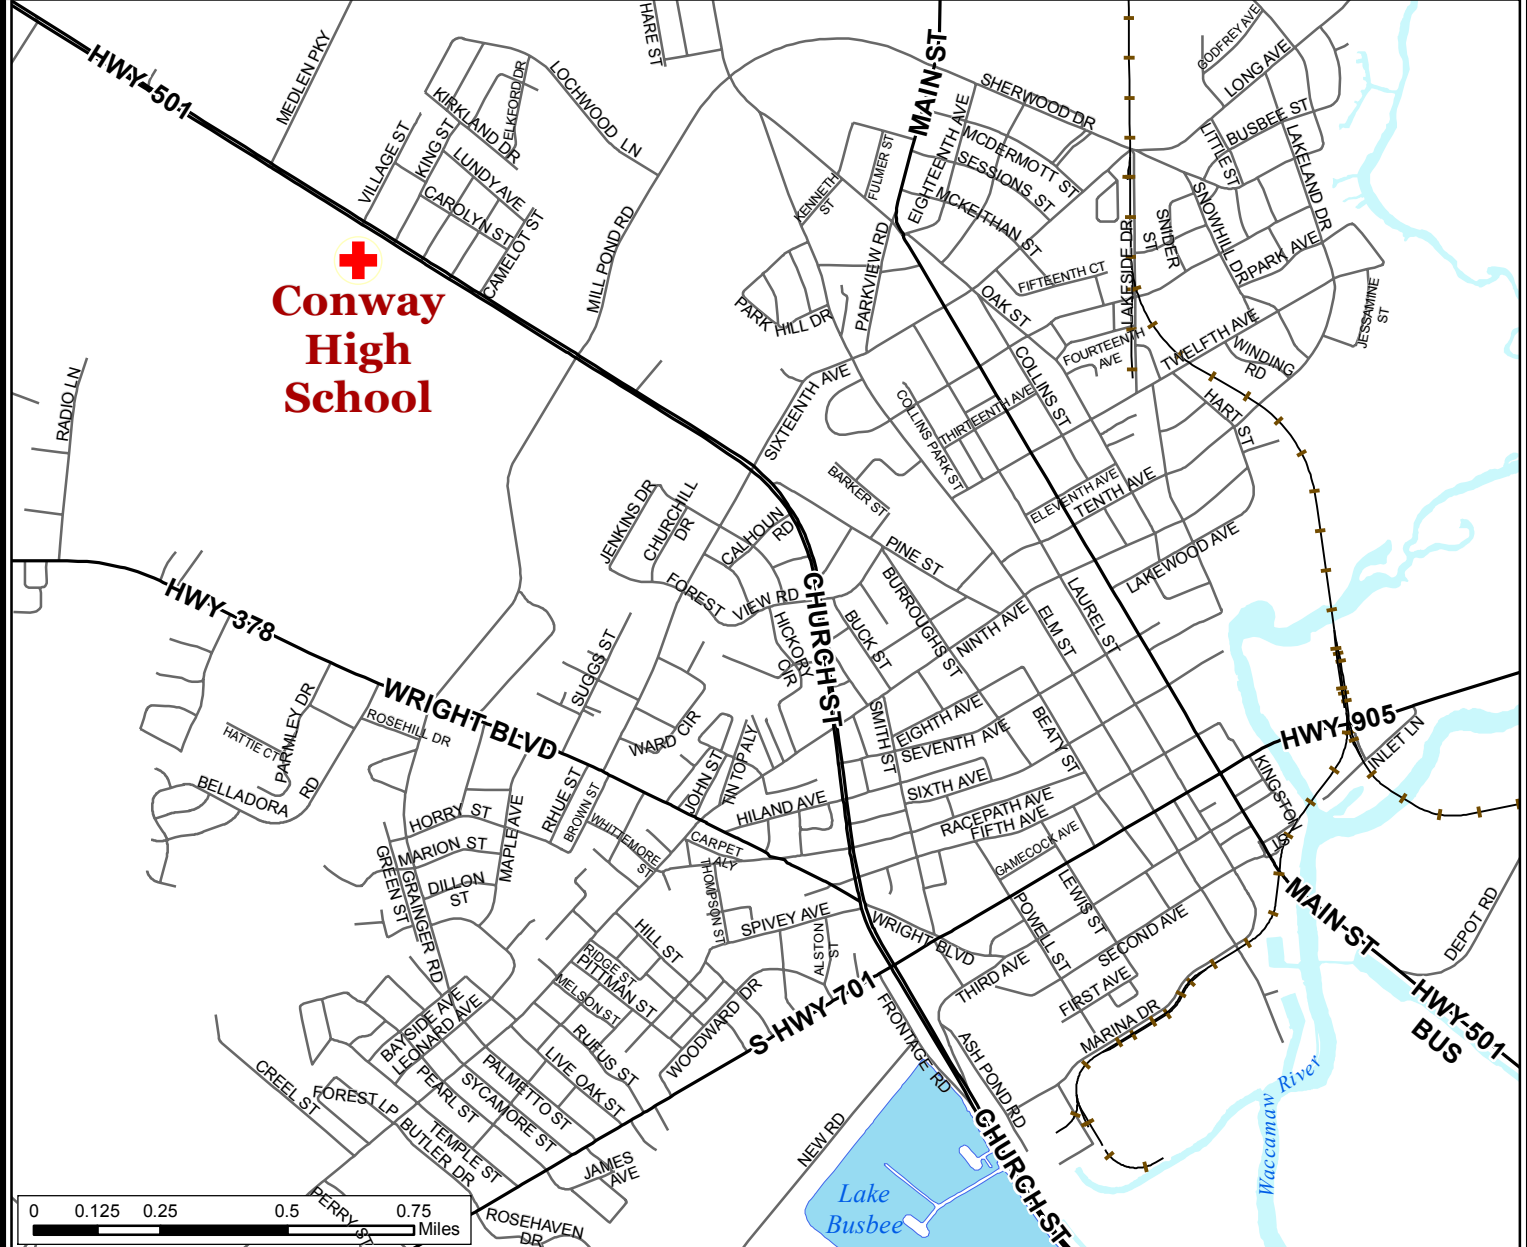

From Myrtle Beach:  
 Take US Hwy 501 N toward Conway.  
 (approximately 16 miles from Myrtle Beach)  
 Stay on US Hwy 501 into Conway.  
 Conway High School is located on the left.

Legend	
	Shelters
	Water
	Major Roads
	Streets
	Railroad