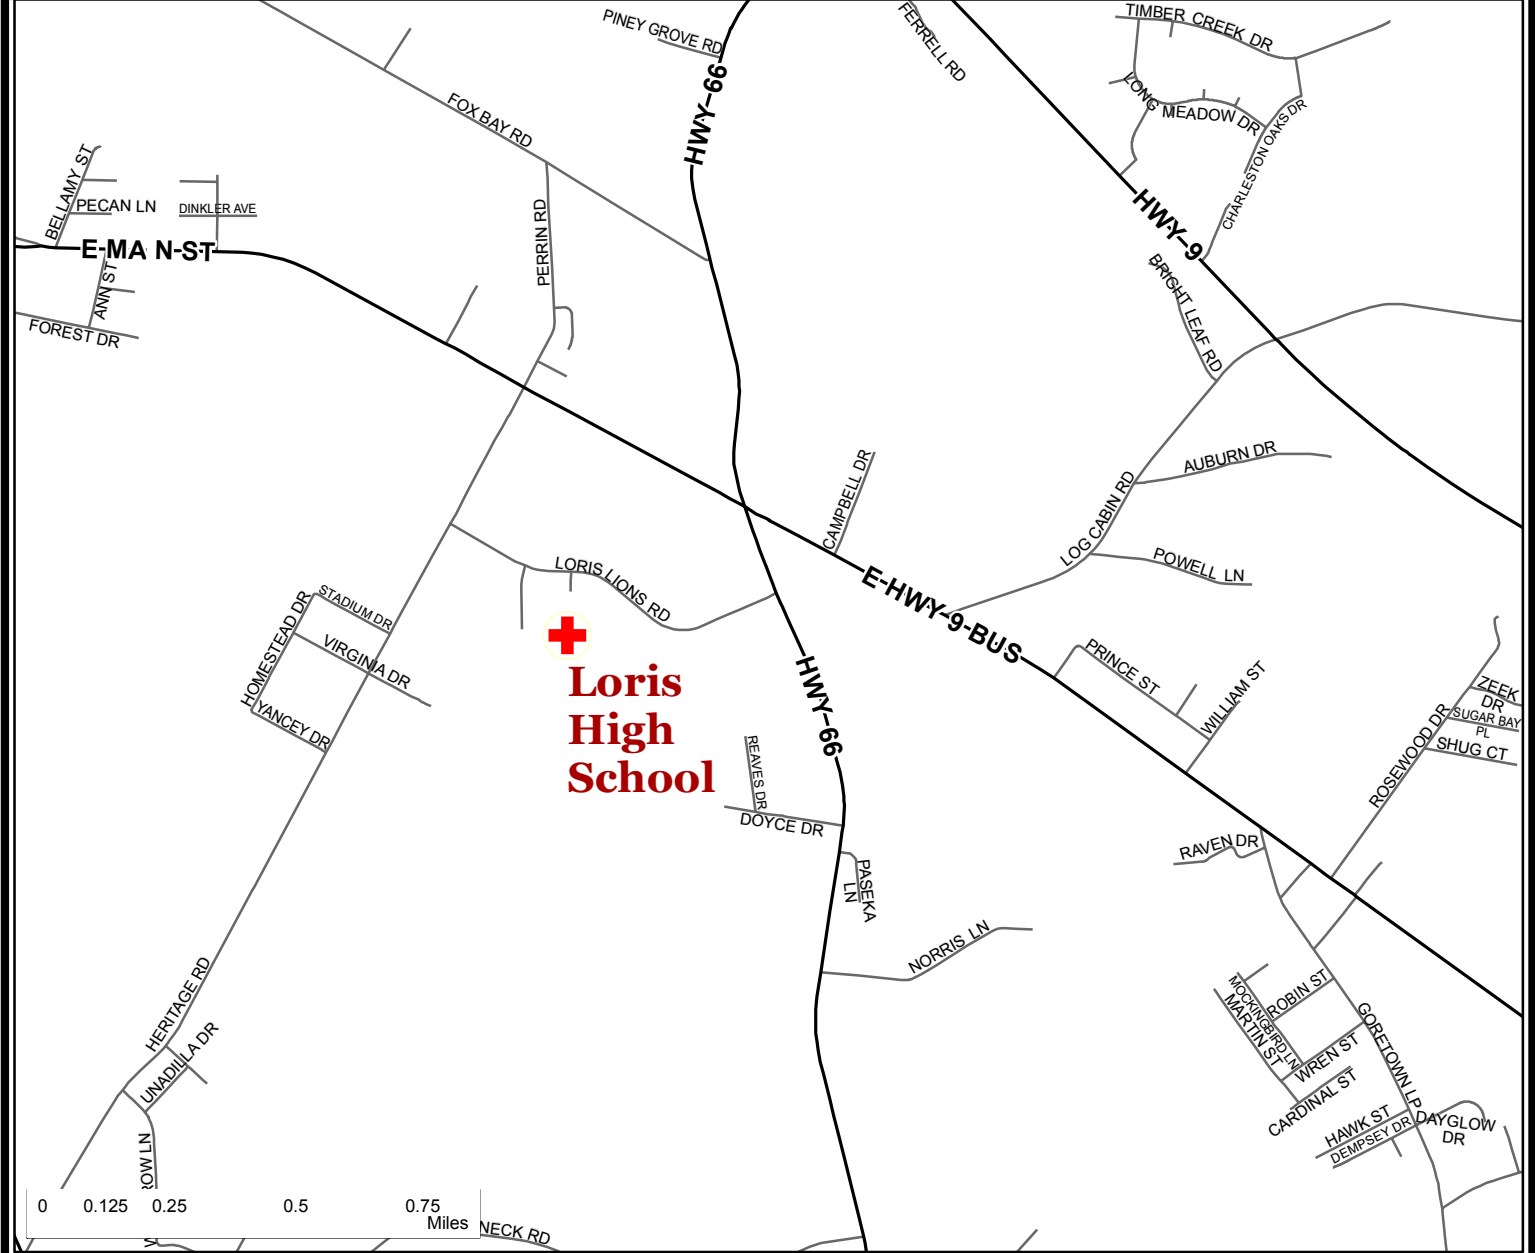

From North Myrtle Beach:
 Take Hwy 17 and turn left on Robert Edge Parkway.
 Take Hwy 31 North.
 Exit at SC Hwy 9 toward Loris/Dillon.
 Take a slight left onto SC Hwy 9 Business.
 Turn left onto Heritage Rd.
 Turn left onto Loris Lions Rd.
 Loris High School is located on the right.
 (approximately 23 miles from NMB)

Legend	
	Shelters
	Water
	Major Roads
	Streets
	Railroad

Loris High School

301 Loris Lions Rd
 Loris, SC 29569
 Capacity: 1163