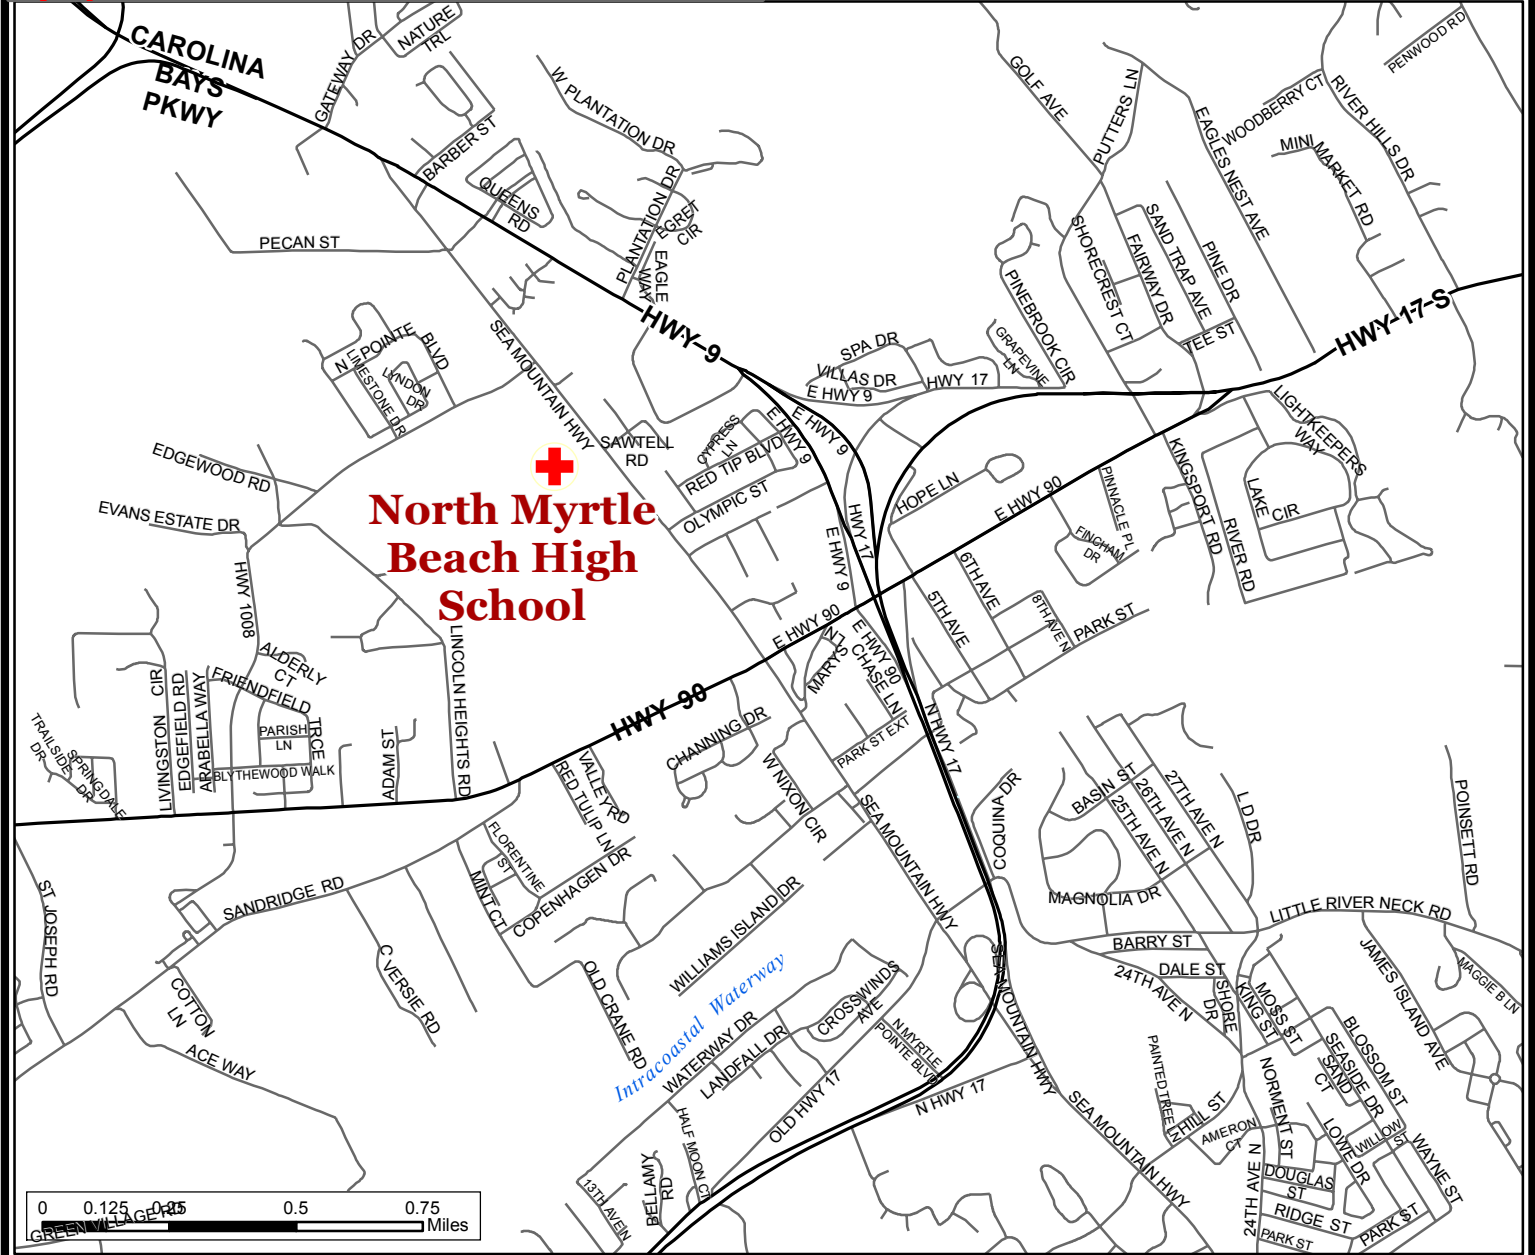

From North Myrtle Beach:
 Take Hwy 17 North toward Little River.
 Turn left onto Hwy 90.
 Turn right onto Sea Mountain Hwy.
 North Myrtle Beach High School is located
 on the left.
 (approximately 5 miles from NMB)

Legend	
	Shelters
	Water
	Major Roads
	Streets
	Railroad

North Myrtle Beach High School
 3750 Sea Mountain Hwy
 North Myrtle Beach, SC 29566
 Capacity: 778