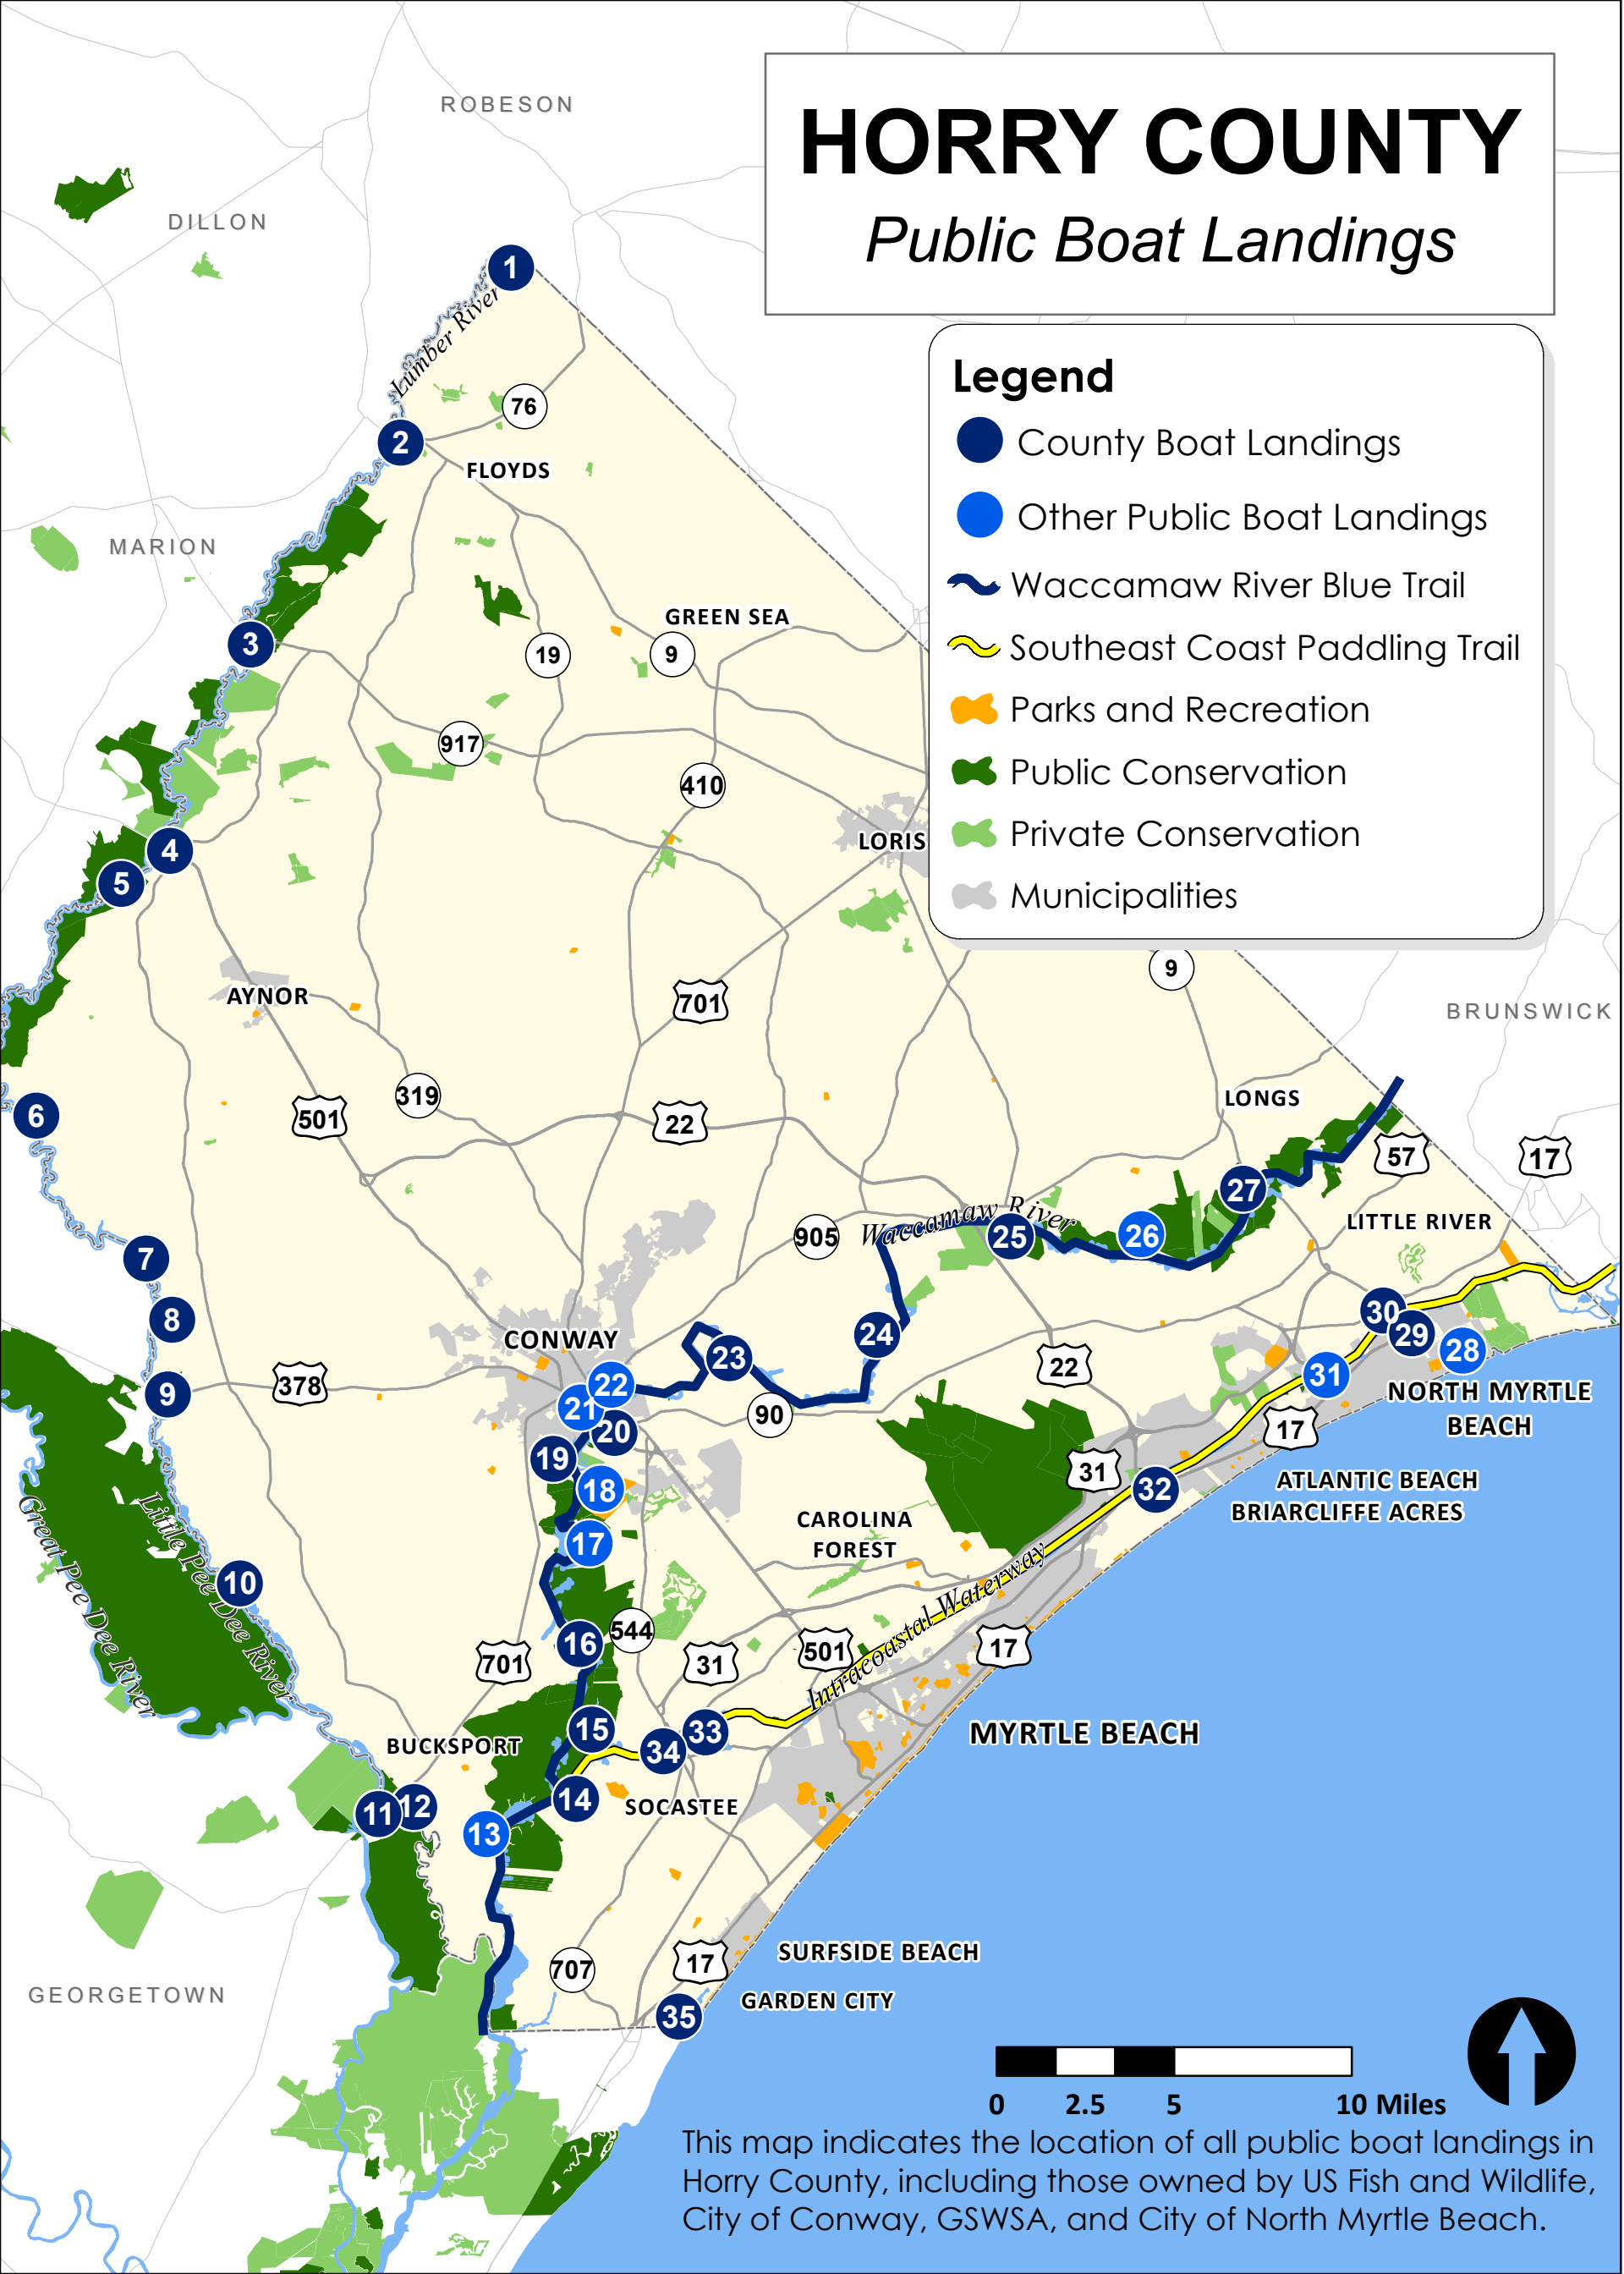

HORRY COUNTY

Public Boat Landings

Legend

- County Boat Landings
- Other Public Boat Landings
- ~ Waccamaw River Blue Trail
- ~ Southeast Coast Paddling Trail
- 🍅 Parks and Recreation
- 🌿 Public Conservation
- 🌿 Private Conservation
- ☁ Municipalities

This map indicates the location of all public boat landings in Horry County, including those owned by US Fish and Wildlife, City of Conway, GSWSA, and City of North Myrtle Beach.